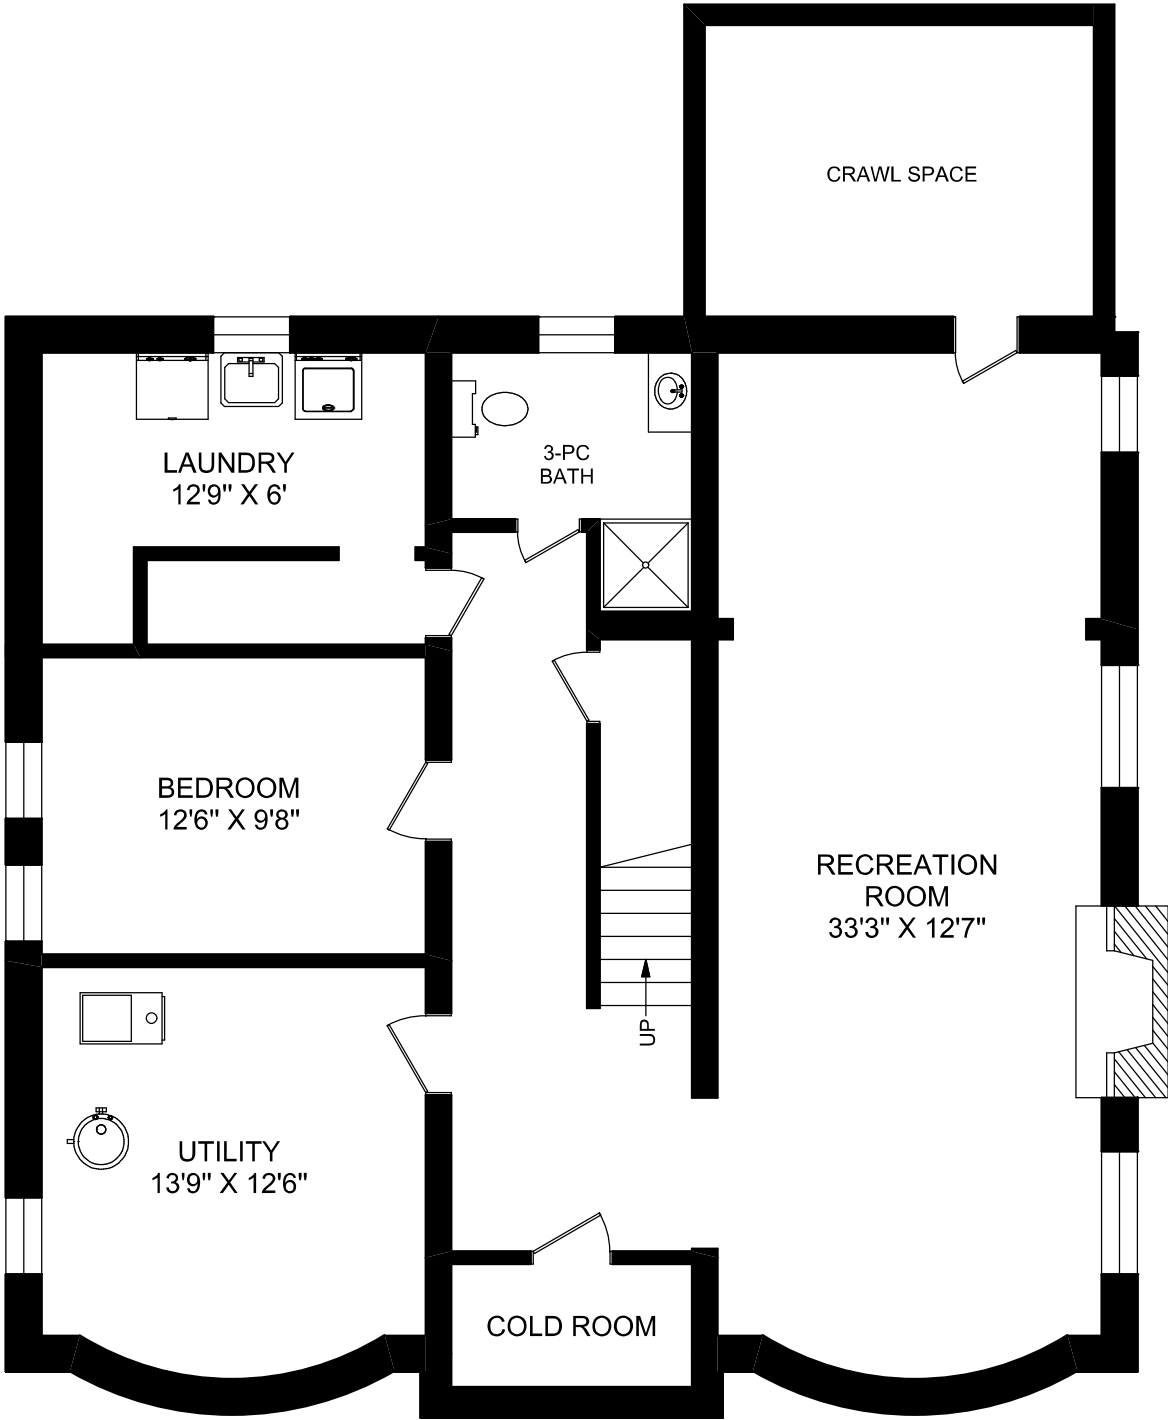

73 HEATHDALE ROAD

LOWER LEVEL
1291 SQUARE FEET

TRUPLAN
416 573 2096
E & O.E.

Floor plan may not be 100% accurate.