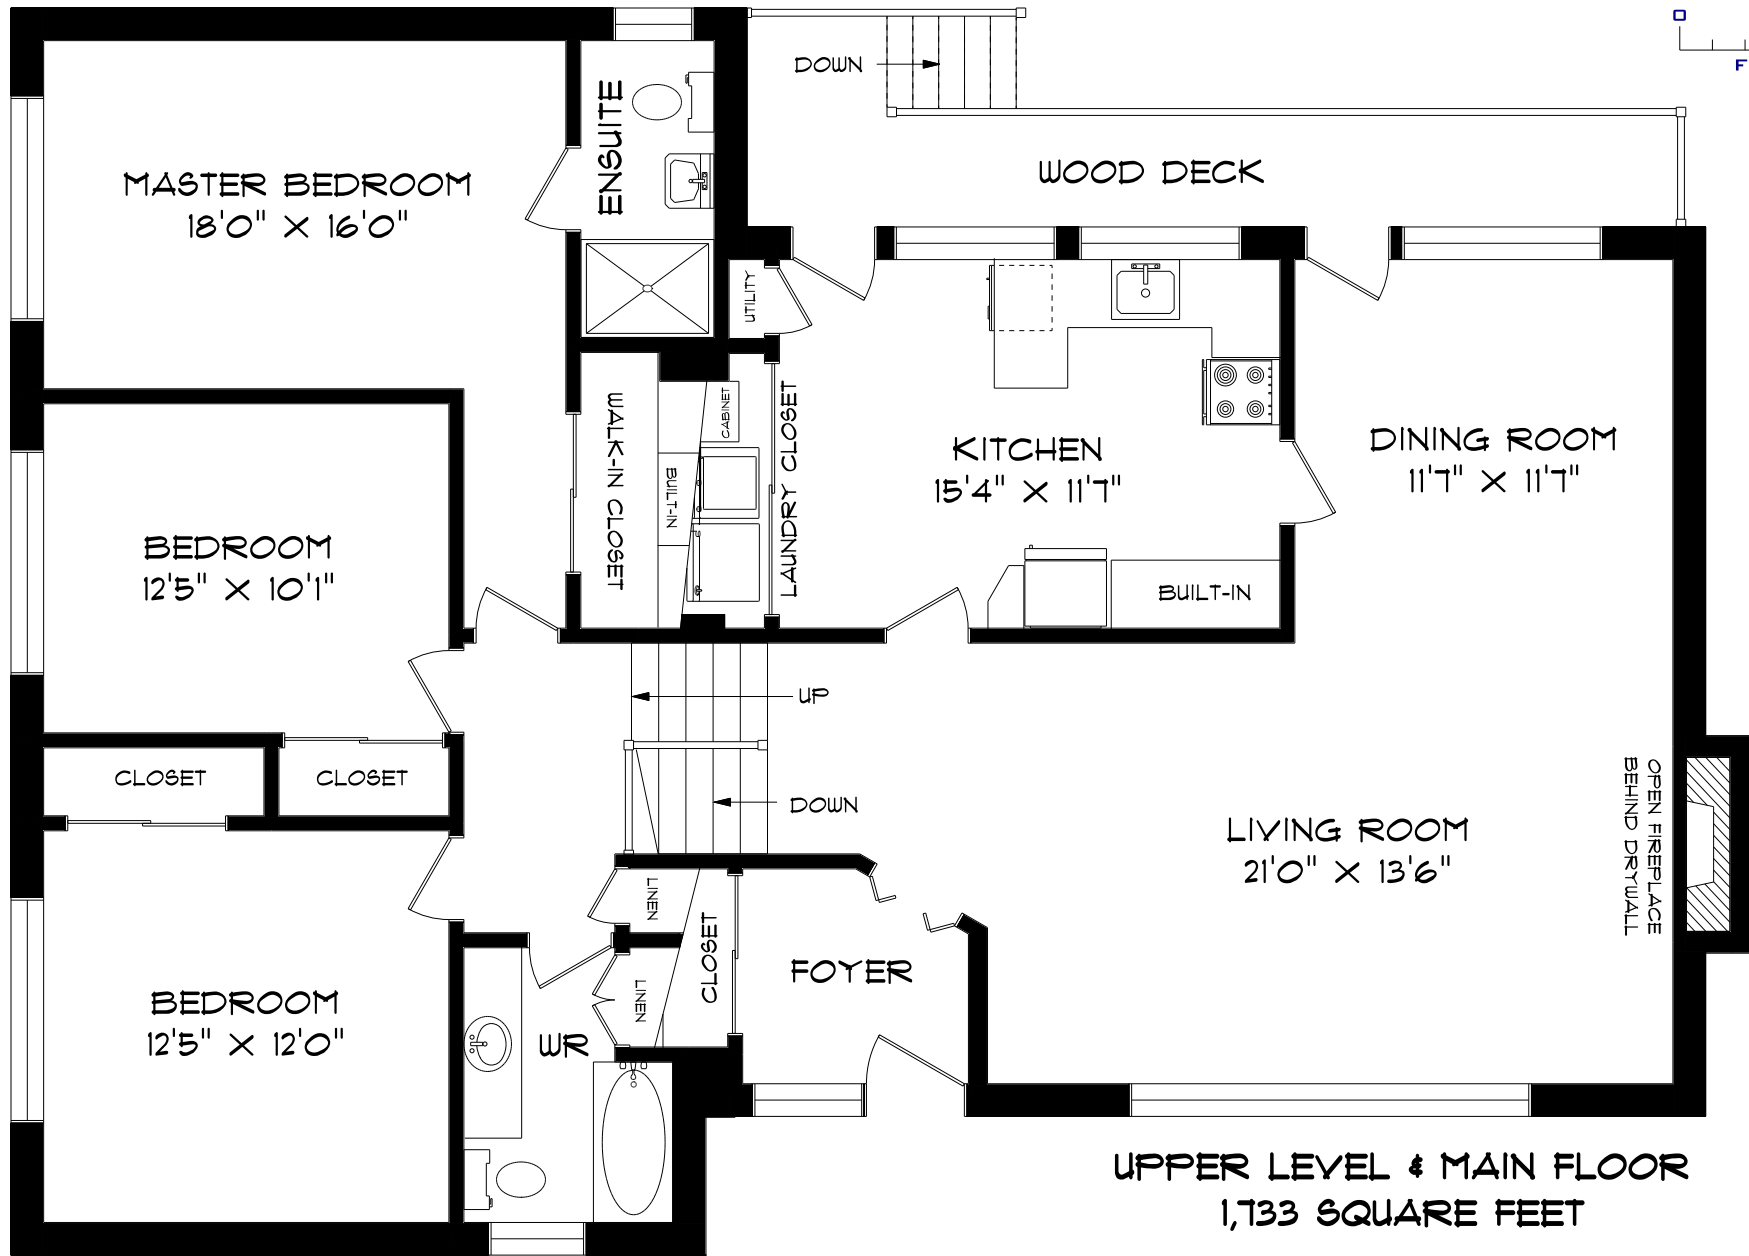

# 15 FLAREMORE CRESCENT

PLANIT  
MEASURING

PHONE 905-271-7010  
FAX 905-271-4468  
PLANS@PLANITMEASURING.COM

MEASURED ON FEBRUARY 12, 2010  
ROOM SIZES SHOULD BE CONSIDERED APPROXIMATE  
SINCE MEASUREMENTS ARE SUBJECT TO CERTIFICATION.  
E & O.E.

© 2010 PLANIT MEASURING