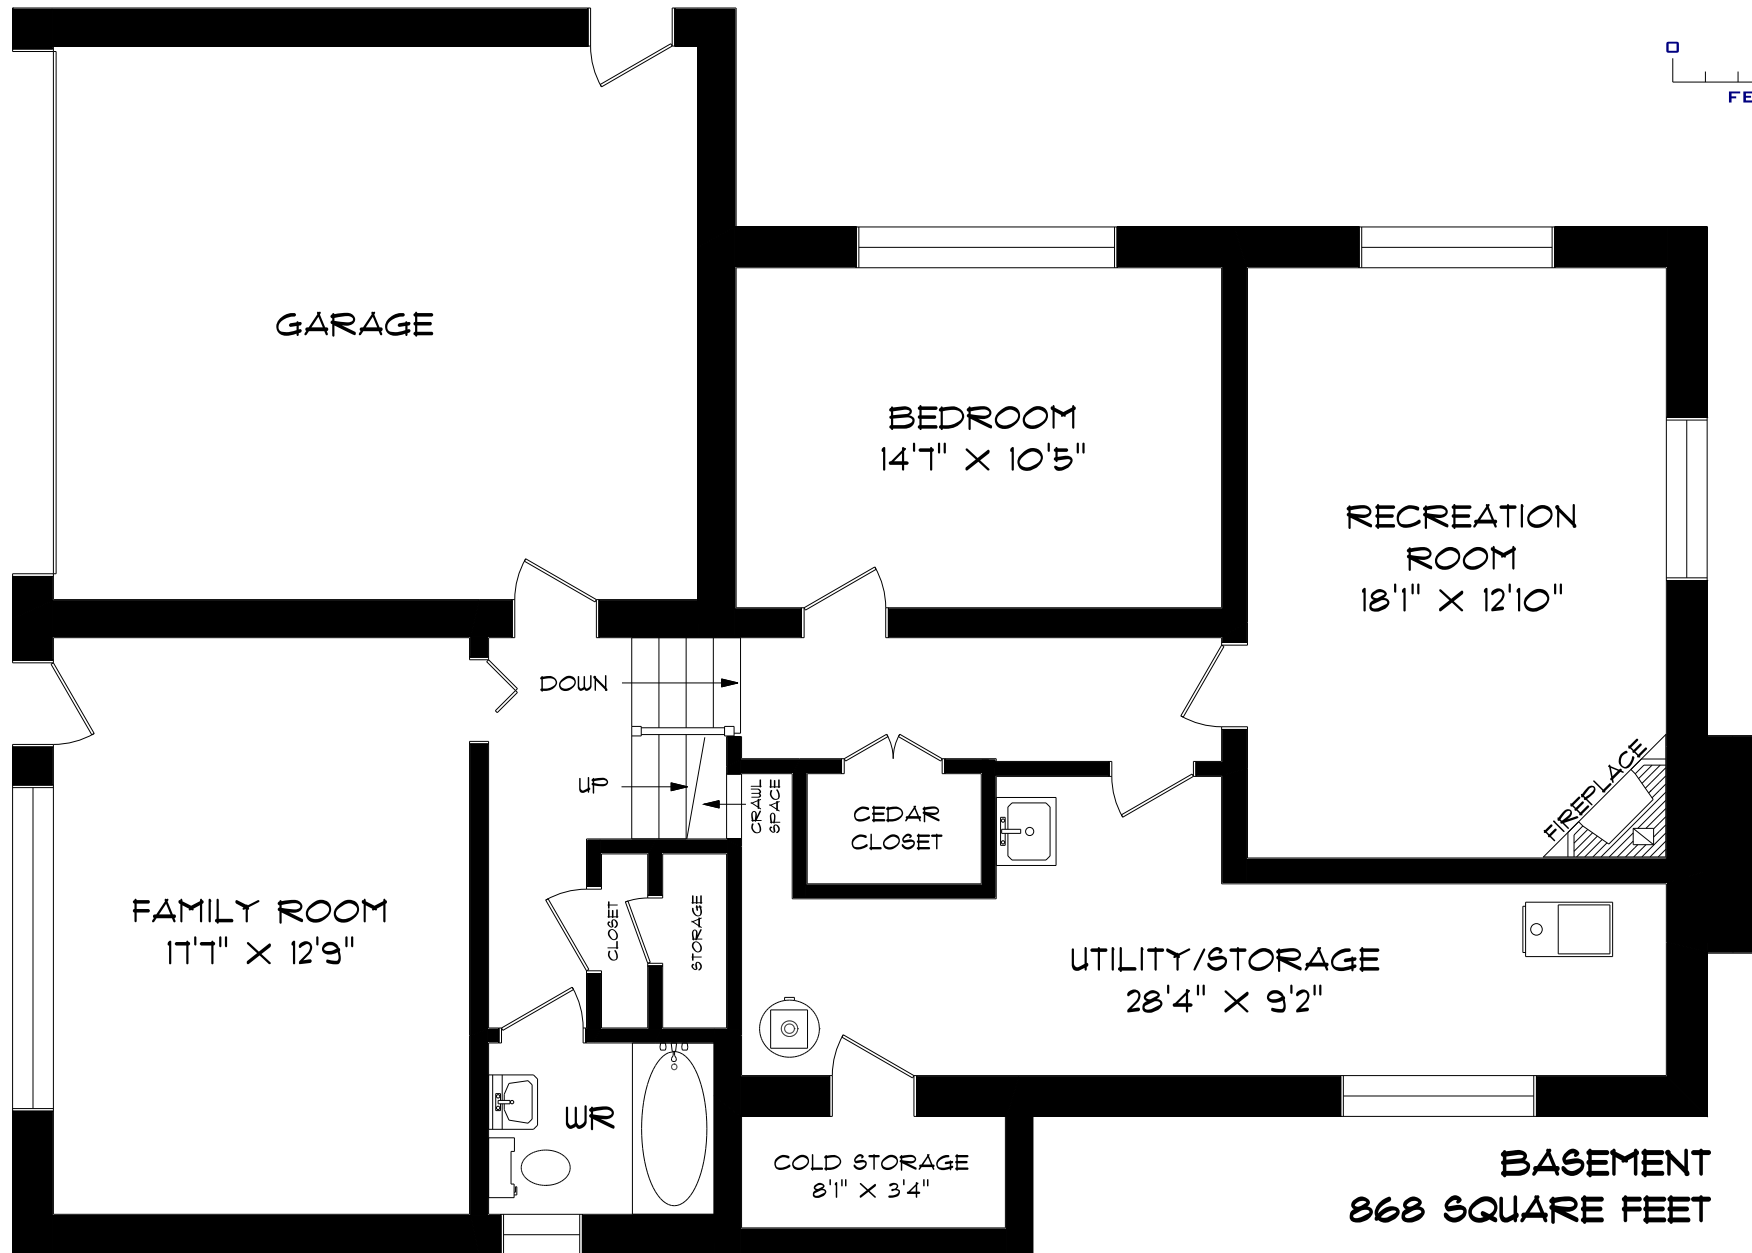

# 15 FLAREMORE CRESCENT

**BASEMENT**  
868 SQUARE FEET

**LOWER LEVEL**  
438 SQUARE FEET

PLANIT  
MEASURING

PHONE 905-271-7010  
FAX 905-271-4468  
PLANS@PLANITMEASURING.COM

MEASURED ON FEBRUARY 12, 2010  
ROOM SIZES SHOULD BE CONSIDERED APPROXIMATE  
SINCE MEASUREMENTS ARE SUBJECT TO CERTIFICATION.  
E & OE.

© 2010 PLANIT MEASURING